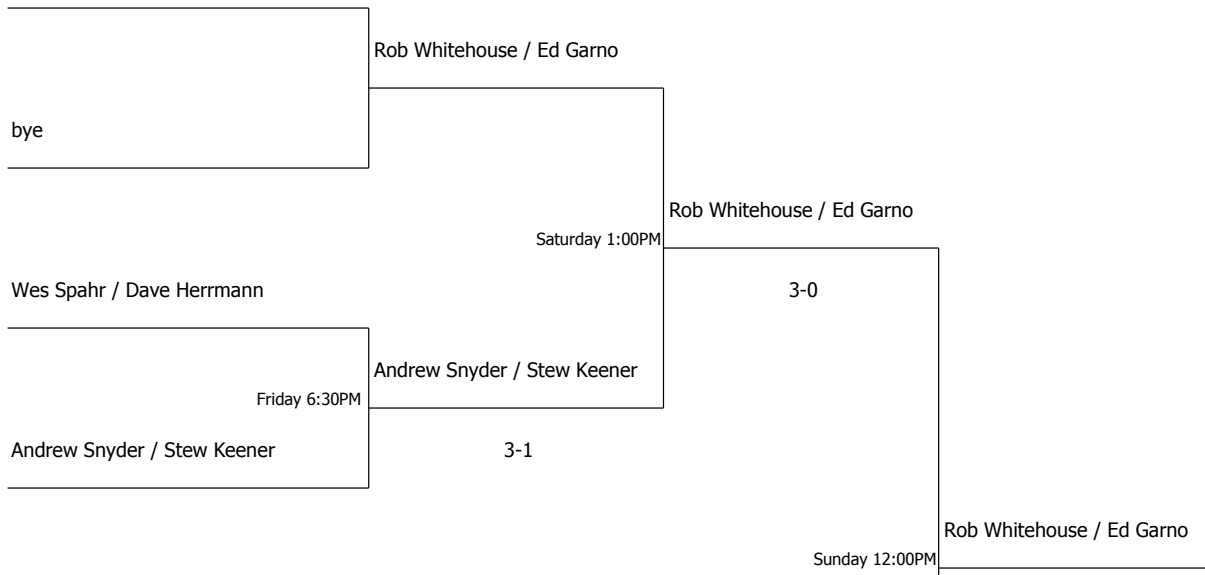

PSRA 2013 40+ Doubles

December 13-15, 2013

All Matches at The Cynwyd Club

1 Rob Whitehouse / Ed Garno

3 Nigel Thain / Cary McClain

2 Shane Coleman / Kat Grant